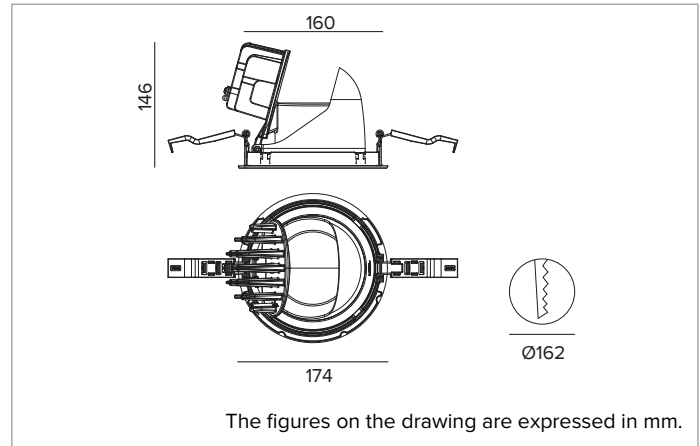

SOURCE

High efficiency Chip on Board LED Ra90. Ra80 on request.

Energy efficiency class: E

Nominal power: 36W

Nominal flux: 4853lm

Colour rendering index: 90

Rf: 92

Rg: 101

CCT nominal: 3000K

Lifetime (L80/B10): >50000h tq +25°C

ILLUMINOTECHNICAL CHARACTERISTICS

FL - precision optics with a black silicone cut off ring. Convex faceted highly reflective anodised aluminium reflector and a holographic diffusion filter. UGR<19 (EN 12464-1).

Optic: REFLECTOR

Beam angles: FL (32°)

Optical efficiency: 77%

Fixture flux: 3747lm

Luminous efficacy: 92lm/W

Photobiological safety: Compliant with RG1 low risk group

MECHANICAL CHARACTERISTICS

Die-cast black painted anodised aluminium body and dissipator. Friction rotation system on hinges with adjustability of the fixture from -25°/+75° on a vertical plane and can be manually aimed to 355° on a horizontal plane. Trim version with an integrated black ring.

Colour and finish: Deep black

Weight: 1.15Kg

Degree of protection: IP20 for recessed part

Degree of protection: IP40 for exposed part

ELECTRICAL CHARACTERISTICS

Integrated electronic ON-OFF driver.

Fixture Power: 41W

Power supply: 220-240Vac 50/60Hz

Insulation Class: CLASS 2

Type of driver / Control: ON-OFF

Driver included: YES

Class F: YES

SAFE FLICKER: PstLM=<1 and SVM=<0.4 (IEC TR 61547-1 and IEC TR 63158), to ensure a more comfortable and safe light

Ambient temperature: 0°C / +25°C

INSTALLATION

Quick tool-free mounting system for false ceiling installation from 0.5 to 30mm.

NOTES

110-277Vac version available on request.

WARRANTY

5 years.

WARNING

Luminaire designed for disposal/recycling at end-of-life. Replaceable (LED only) light source by a professional. Replaceable control gear by a professional.

Due to the technological evolution of the electronic components, the data provided may be updated, and as such, confirmation must be requested during the order process.

Luminous flux and power supply have +/-10% tolerances with respect to the indicated value. tq +25°C (CIE 121).

We reserve the right to make technical changes.

Targetti Sankey S.r.l.
Via Pratese, 164
50145 Firenze - Italy
Tel: +39 055 37911
targetti.com
targetti@targetti.com

CCIAA Firenze
Share Capital:
€ 500.000,00
VAT N. (IT):
01537660480
R.E.A.: FI-275656

TARGETTI